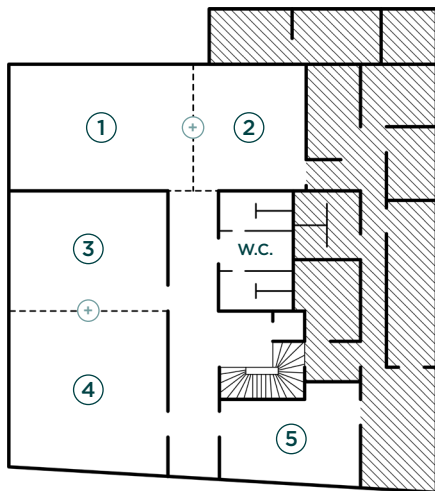

Big screen

Video conference

Digital paperboard

REZ-DE-CHAUSSÉE GROUND FLOOR

①
Atelier Intendance
Intendance Workshop
71,90 m²

②
Atelier Tourny
Tourny Workshop
50 m²

③
Atelier Saint-Seurin
Saint-Seurin Workshop
56 m²

④
Atelier Meriadeck
Meriadeck Workshop
80 m²

⑤
Atelier Chartrons
Chartrons Workshop
40 m²

1^{er} ÉTAGE 1st FLOOR

⑥
Terrasse Billy Bar
Billy Bar terrace
80 m²

⑦
Billy Bar (prochainement)
Billy Bar (soon)
110 m²