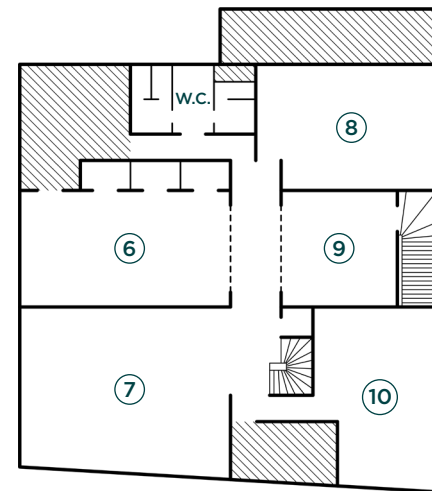

⑨
Terrasse Atelier
Workshop Terrace
55 m²

⑩
Atelier Grands-Hommes
Grands-Hommes Workshop
68,40 m²