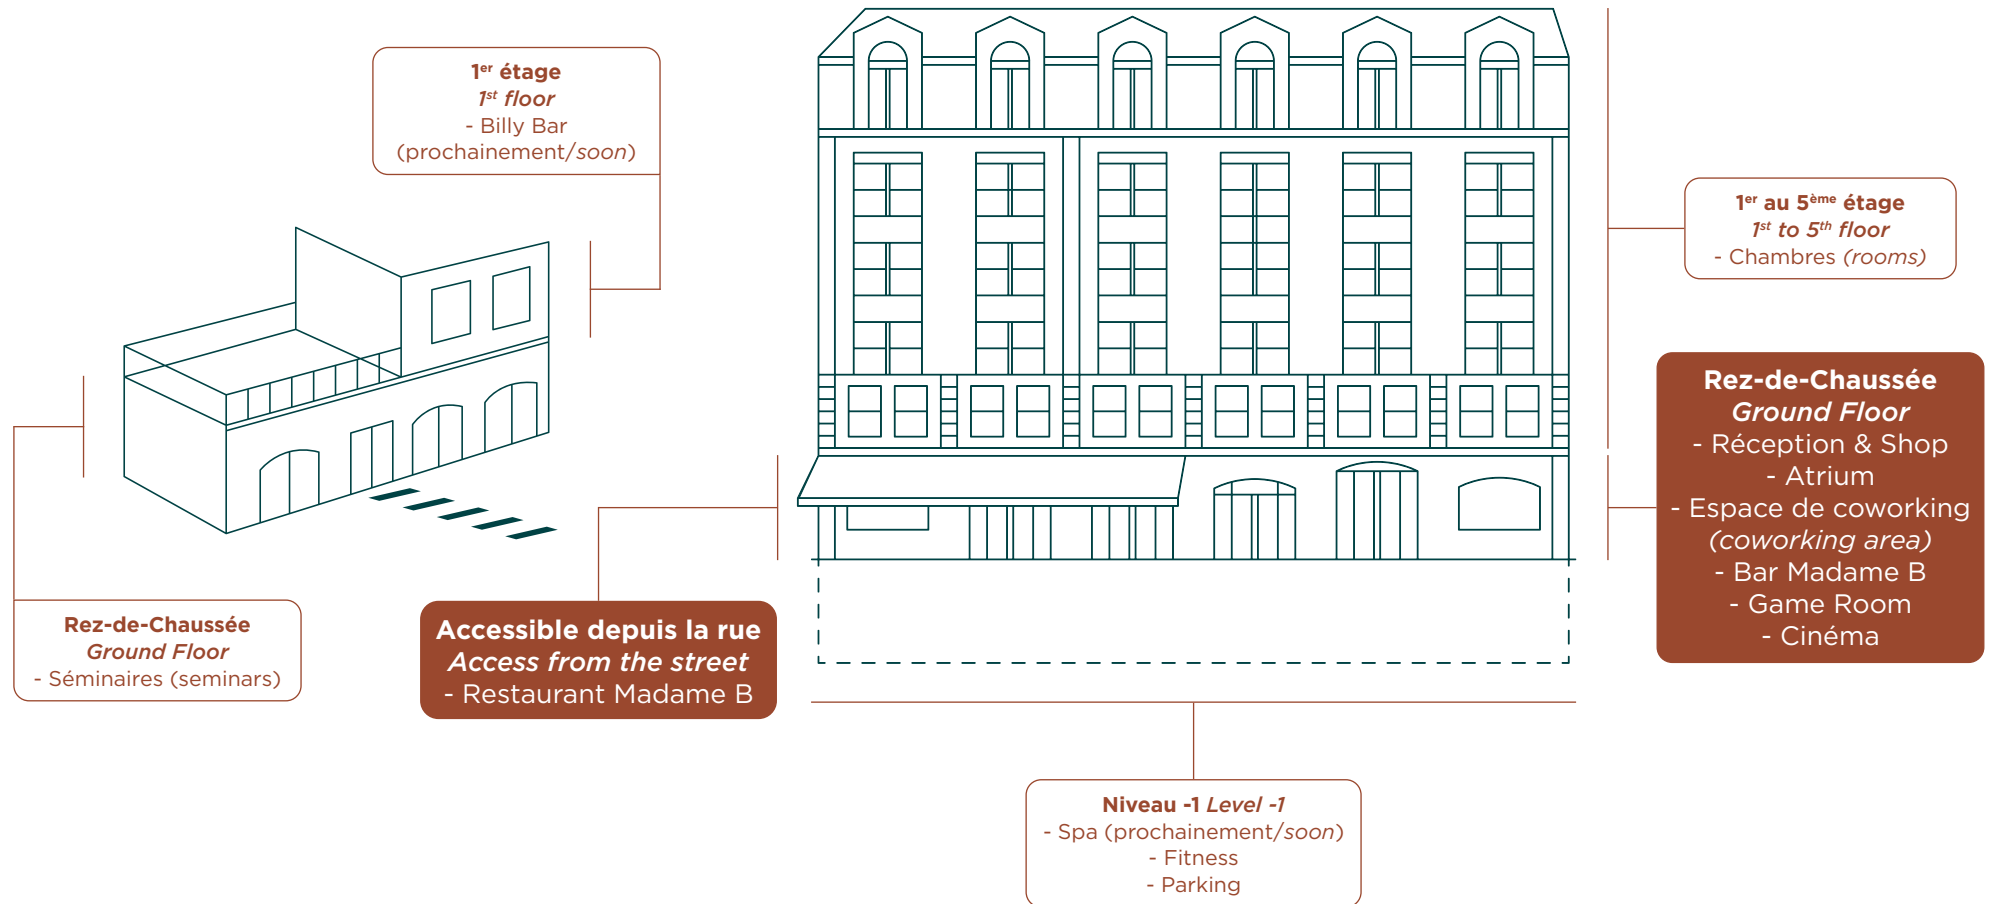

REZ-DE-CHAUSSÉE | GROUND FLOOR

ATELIER DU BURDIGALA & BILLY BAR

HÔTEL BURDIGALA